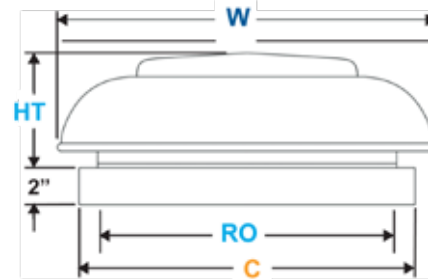

## EGRV Model

EGRV Gravity Non-Powered Relief Vent (Unit Has No Motor)

EDP No.	Catalog No.	Approx. Throat Dia.	CFM*	EGRV Dimensions					Ship Wt.
				Ht.	W	C	Roof Opening	Approx. Throat Opening in Sq. Ft	
32443	EGRV120	12"	1000	11"	20.3"	18 1/2"	13"	0.79	21
32444	EGRV140	14"	1475	14"	27.3"	21"	16"	1.07	33
32445	EGRV180	18"	2400	16"	33.5"	26"	20"	1.97	55

## Curbs

EDP No.	Catalog No.	Curb Size	Curb Dimensions				Use with EGRV Catalog No.	Ship Wt.
			A Sq.	B Sq.	Roof Opening	Damper Cat. No.		
31100	PACA17.75-8	8"	17 3/4"	23 3/4"	13"	BD14.5A	EGRV120	17
31102	PACA20-8	8"	20"	24"	16"	BD16.75A	EGRV140	20
31110	PACA25-8	8"	25"	29"	20"	BD21.75A	EGRV180	26