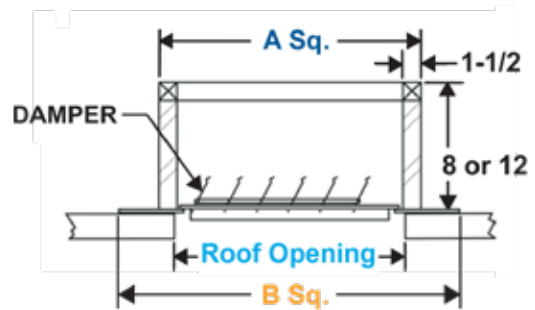

## EGRV Model

EGRV Gravity Non-Powered Relief Vent (Unit Has No Motor)

EDP No.	Catalog No.	Approx. Throat Dia.	CFM*	EGRV Dimensions					Ship Wt.
				Ht.	W	C	Roof Opening	Approx. Throat Opening in Sq. Ft	
32443	EGRV120	12"	1000	11"	20.3"	18 1/2"	13"	0.79	21
32444	EGRV140	14"	1475	14"	27.3"	21"	16"	1.07	33
32445	EGRV180	18"	2400	16"	33.5"	26"	20"	1.97	55

## Curbs

EDP No.	Catalog No.	Curb Size	Curb Dimensions				Use with EGRV Catalog No.	Ship Wt.
			A Sq.	B Sq.	Roof Opening	Damper Cat. No.		
31100	PACA17.75-8	8"	17 3/4"	23 3/4"	13"	BD14.5A	EGRV120	17
31102	PACA20-8	8"	20"	24"	16"	BD16.75A	EGRV140	20
31110	PACA25-8	8"	25"	29"	20"	BD21.75A	EGRV180	26