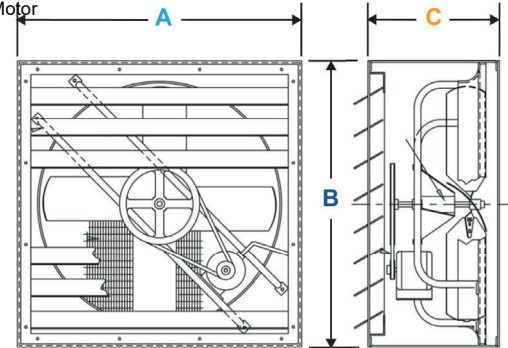

Belt Drive Cabinet Fan with Auto Shutters

115V, 115/230V & 230/460V

CWF Models

1 Year Warranty

Features

- 115V, 115/230V, 1 Phase & 230/460V 3 Phase Motors
- Explosion Proof Motor Class I Group D; Class II, Groups F & G
- Aluminum Shutters, Inlet Guard, Ball Bearing Motor
- Heavy Gauge Galvanized Steel Housing
- Fully Assembled for Quick Installation

Open Drip Proof (ODP), 115V, 1 Phase

EDP No.	Catalog No.	Prop Dia.	HP	RPM	Capacity (CFM) @ "SP in. W.G.			Cabinet Size			Max. Sones @ 5'	Ship Wt.
					0"	1/8"	1/4"	A	B	C		
39220	CWF-30-2A	30"	1/2	574	6066	3370	2714	36.5"	36.5"	22"	10.99	139
39230	CWF-36-2A	36"	1/2	415	8143	4044	2814	42.5"	42.5"	22"	9.5	150
39240	CWF-42-3A	42"	3/4	413	11039	5950	5397	48.5"	48.5"	22"	12.6	275
39250	CWF-48-4A	48"	1	372	14970	10509	7084	54.5"	54.5"	22"	12.5	310

Totally Enclosed Fan Cooled Motor (TEFC), 115/230V, 1 Phase

EDP No.	Catalog No.	Prop Dia.	HP	RPM	Capacity (CFM) @ "SP in. W.G.			Cabinet Size			Max. Sones @ 5'	Ship Wt.
					0"	1/8"	1/4"	A	B	C		
39236	CWF-36-3AS1E	36"	3/4	415	8143	4044	2814	42.5"	42.5"	25"	9.5	177
39257	CWF-48-4A1E	48"	1	372	14970	10509	7084	54.5"	54.5"	25"	12.5	341

Totally Enclosed Fan Cooled Motor (TEFC), 230/460V, 3 Phase

EDP No.	Catalog No.	Prop Dia.	HP	RPM	Capacity (CFM) @ "SP in. W.G.			Cabinet Size			Max. Sones @ 5'	Ship Wt.
					0"	1/8"	1/4"	A	B	C		
39223	CWF-30-2A3E	30"	1/2	574	6066	3370	2714	36.5"	36.5"	25"	10.9	153
39237	CWF-36-2A3E	36"	1/2	415	8143	4044	2814	42.5"	42.5"	25"	9.5	181
39247	CWF-42-3A3E	42"	3/4	413	11039	5950	5397	48.5"	48.5"	25"	12.6	297
39255	CWF-48-4A3E	48"	1	372	14970	10509	7084	54.5"	54.5"	25"	12.5	341