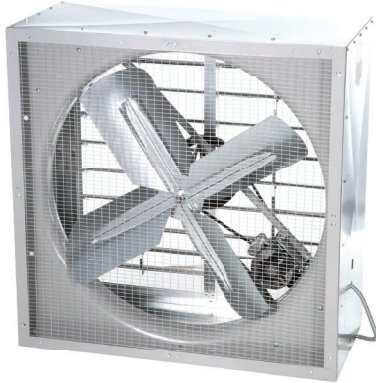

Belt Drive Cabinet Fan with Auto Shutters

115V, 115/230V & 230/460V

CWF Models

1 Year Warranty

Features

- 115V, 115/230V, 1 Phase & 230/460V 3 Phase Motors
- Explosion Proof Motor Class I Group D; Class II, Groups F & G
- Aluminum Shutters, Inlet Guard, Ball Bearing Motor
- Heavy Gauge Galvanized Steel Housing
- Fully Assembled for Quick Installation

Open Drip Proof (ODP), 115V, 1 Phase

EDP No.	Catalog No.	Prop Dia.	HP	RPM	Capacity (CFM) @ "SP in. W.G.			Cabinet Size			Max. Sones @ 5'	Ship Wt.
					0"	1/8"	1/4"	A	B	C		
39220	CWF-30-2A	30"	1/2	574	6066	3370	2714	36.5"	36.5"	22"	10.99	139
39230	CWF-36-2A	36"	1/2	415	8143	4044	2814	42.5"	42.5"	22"	9.5	150
39240	CWF-42-3A	42"	3/4	413	11039	5950	5397	48.5"	48.5"	22"	12.6	275
39250	CWF-48-4A	48"	1	372	14970	10509	7084	54.5"	54.5"	22"	12.5	310

Totally Enclosed Fan Cooled Motor (TEFC), 115/230V, 1 Phase

EDP No.	Catalog No.	Prop Dia.	HP	RPM	Capacity (CFM) @ "SP in. W.G.			Cabinet Size			Max. Sones @ 5'	Ship Wt.
					0"	1/8"	1/4"	A	B	C		
39236	CWF-36-3AS1E	36"	3/4	415	8143	4044	2814	42.5"	42.5"	25"	9.5	177
39257	CWF-48-4A1E	48"	1	372	14970	10509	7084	54.5"	54.5"	25"	12.5	341